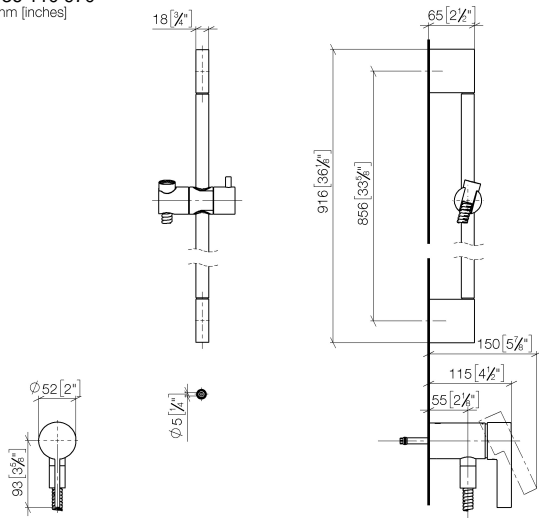

Concealed single-lever mixer with integrated shower connection with shower set without hand shower - Chrome

IMO

36 110 970

- metal shower hose 1750mm with integrated anti-twist protection
- slide bar
- Pipe diameter 18 mm

Required miscellaneous

	Concealed wall mounting - •max. recess depth 105 mm •min. recess depth 80 mm	35 050 970 90
--	---	---------------

Required miscellaneous

	Hand shower - Chrome	28 012 979-00
--	-----------------------------	---------------

Concealed single-lever mixer with integrated shower connection with shower set without hand shower - Chrome

IMO

36 110 970
mm [inches]

Certificates

Belgaqua_21-025- WRAS_2011027. LGA_29928.
27_1.

36 110 970

Spare parts list

No.	Item Number	Name	Quantity used	Delivery time
1	05 17 20 726 02 90	fixing set	1	2
2	09 31 11 049 90	pin	2	2
3	04 31 11 113 00 90	pin	2	2
4	08 17 97 054-00	holder	2	10
5	90 28 22 597 00-00	holder	1	10
6	28 322 970-00	Metal shower hose 1/2" x 3/8" x 1750 mm - Chrome	1	2
7	12 580 970-00	Slide unit - Chrome	1	10
9	36 050 970-00	Concealed single-lever mixer with integrated shower connection - Chrome	1	10